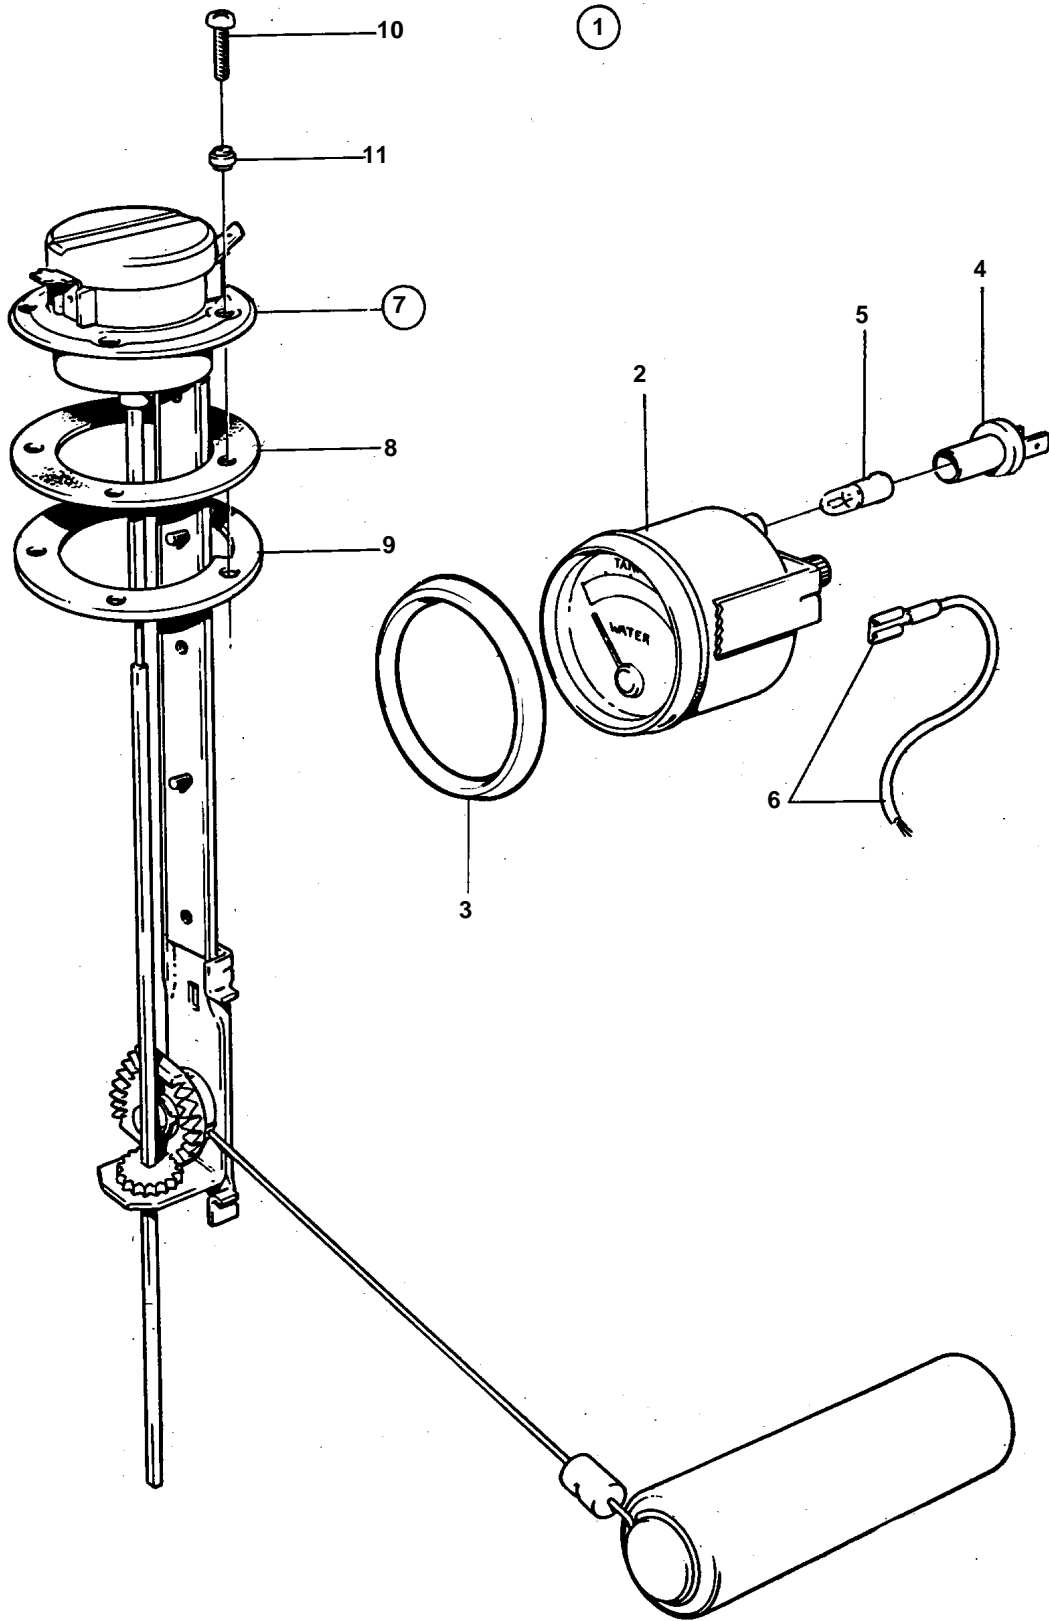

COMMON

COMMON

REF	PART NO.	QTY	DESCRIPTION	NOTES
1	858879	1	Tank gauge kit	12V. WHITE COLOURED DECOR STRIPE.
2	828632	1	• Fuel gauge	
3	828542	1	• Front ring	REPL BY 858643
	858643	1	• Front ring	
4	808175	1	• Bulb socket	
5	19923	1	• Bulb	
6		X	• CABLES AND TERMINALS	SEE GROUP 3
7	837999	1	• Tank sensor	
8	89865	1	• • Gasket	
9	834480	1	• • Flange	
10	956078	4	• • Screw	L = 16 MM
11	834481	5	• • Gasket	